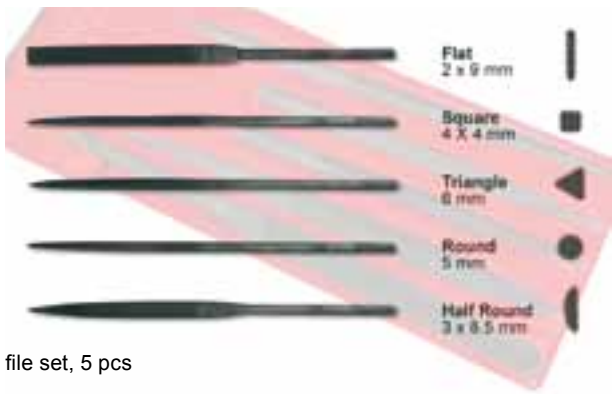

1.5 parts

1.5.9 tools

1.5.9.1 allen wrenches and trussrod wrenches

Boston

	allen wrench		
	13723	WR-15	1.5mm
	13724	WR-20	2.0mm
	13725	WR-25	2.5mm
	13726	WR-30	3.0mm
allen wrench			
	13727	WR-48	4.0mm, 8.0mm long
allen wrench, 4.0mm diameter			
	13728	WR-430	30.0mm long
allen wrench, 5.0mm diameter			
	13729	WR-510	10.0mm long
allen wrench, 5.0mm diameter			
	13730	WR-512	12.0mm long

allen wrench, 5.0mm diameter			
	31930	WR-530	30.0mm long
allen wrench			
	24870	WR-127	1.27mm, .050"
	24871	WR-318	3.18mm, .125"
allen wrench set with holder and screws, 4 sizes			
	14148	WRH-10-BK	1.5, 2.0, 2.5, 3.0mm
truss rod wrench			
	13732	PSL-07	for 9/32" nut
	13733	PSL-08	for 5/16" Gibson nut

1.5.9.1 - 1

1.5 parts

1.5.9 tools

1.5.9.4 files

Boston

file set, 5 pcs
22460 **DR-F01-05** multiple sizes

1.5.9.4 - 1

1.5 parts