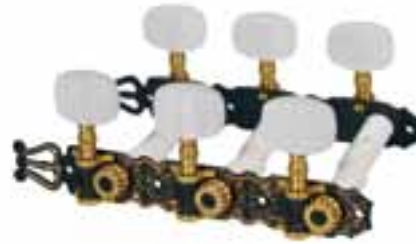

machine heads for classic guitar, nylon shaft, 3x left+3x right, 70mm

986 **132-PBE** pearloid, black engraved